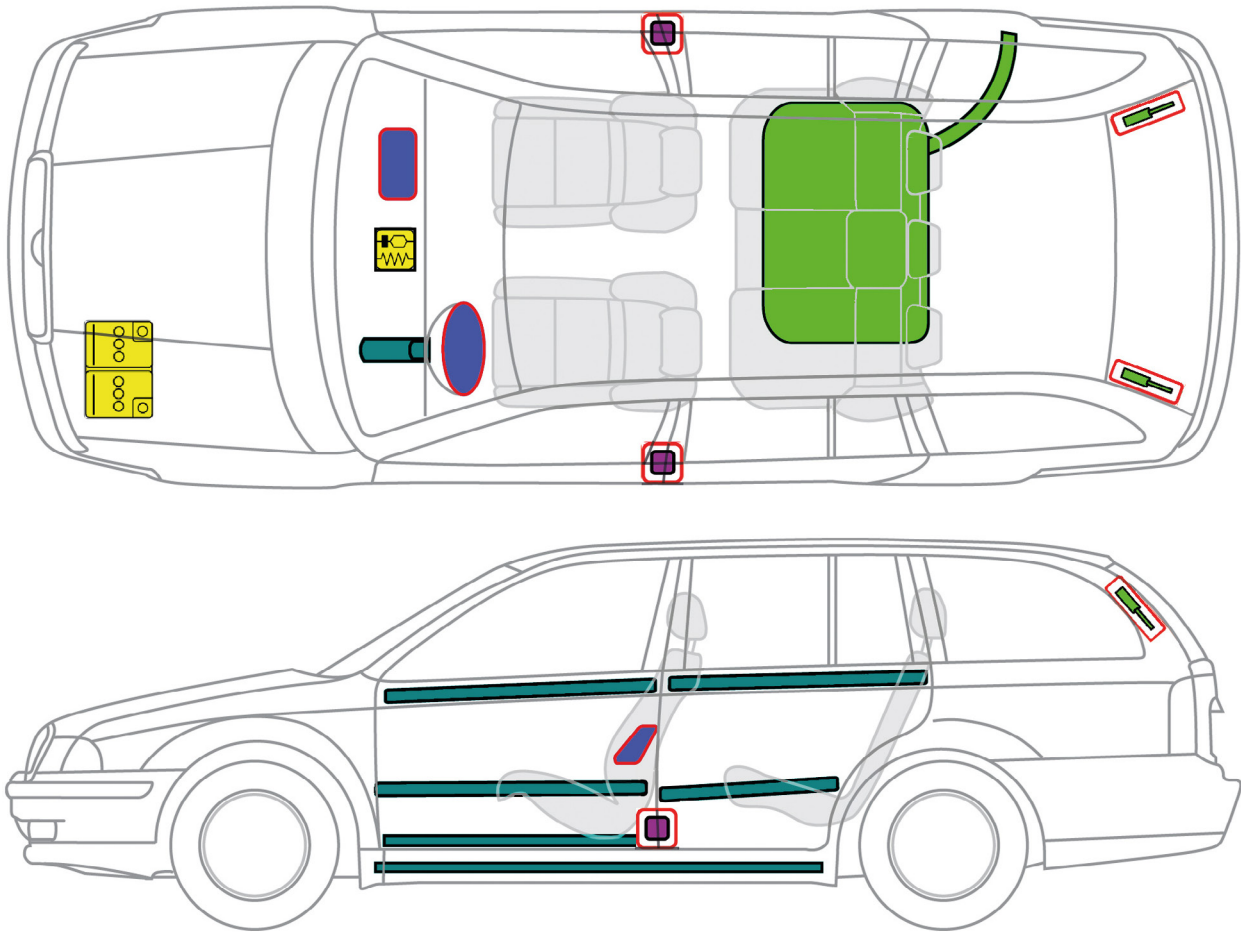

ŠKODA Octavia Combi I (2000 - 2010)

Legend

	Airbag		High strength zone		SRS control unit
	Battery low voltage		Seat belt pretensioner		Gas strut / Preloaded spring
	Fuel tank				