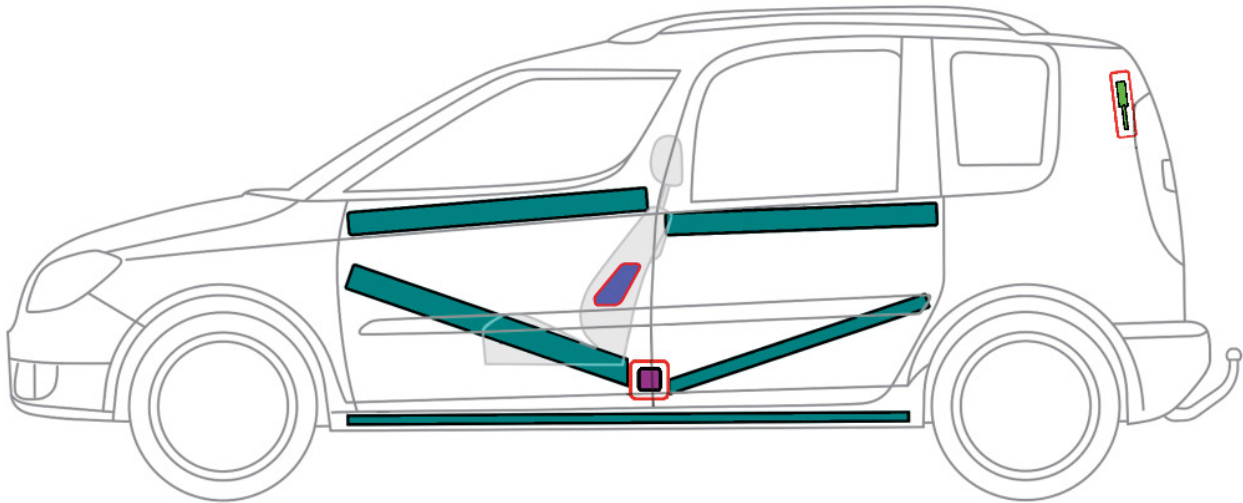

# ŠKODA Praktik (2006 - 2015)

Legend

	Airbag		High strength zone		SRS control unit
	Battery low voltage		Seat belt pretensioner		Gas strut / Preloaded spring
	Fuel tank				