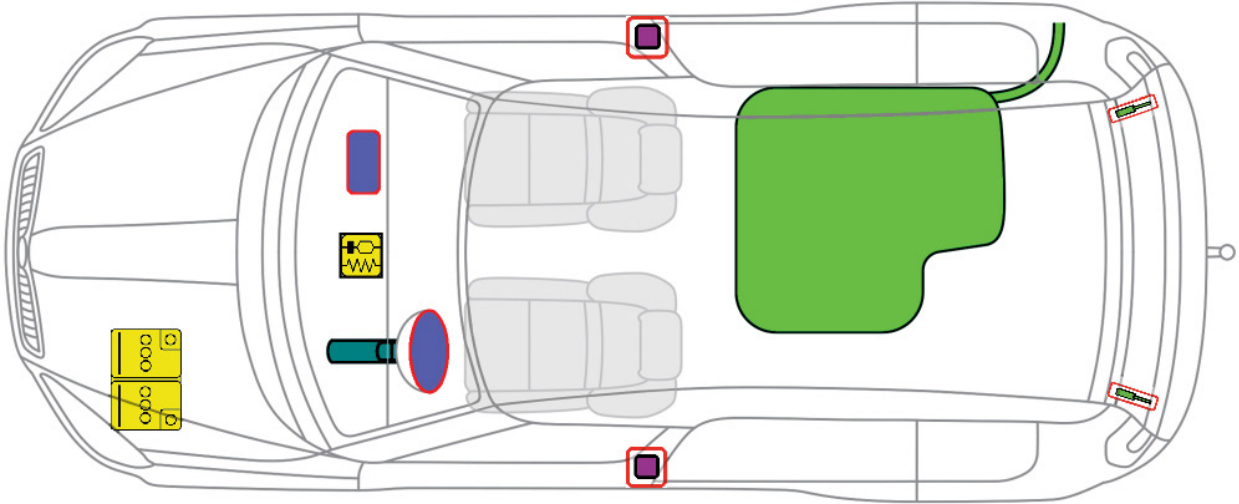

# ŠKODA Praktik (2006 - 2015)

Legend

	Airbag		High strength zone		SRS control unit
	Battery low voltage		Seat belt pretensioner		Gas strut / Preloaded spring
	Fuel tank				